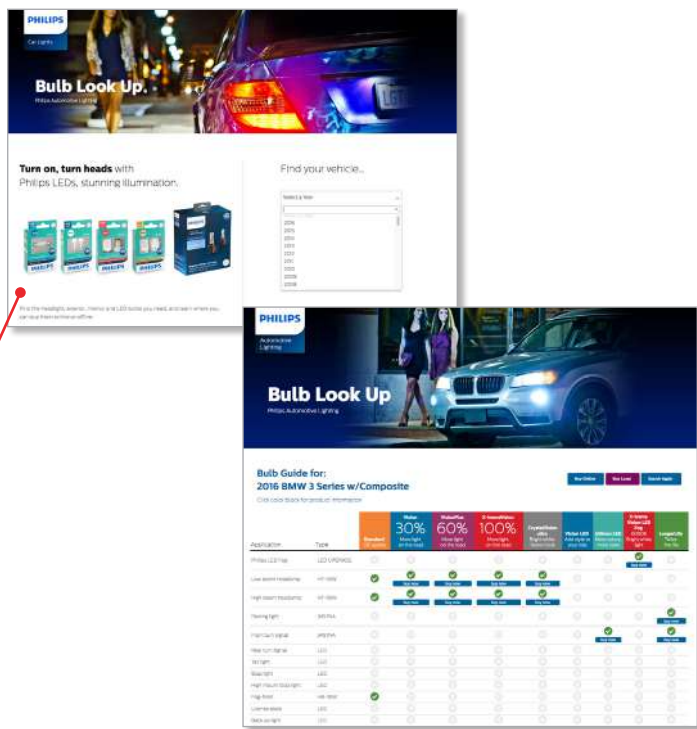

The Philips automotive website lets you discover our full portfolio of lighting products. From halogen and Xenon **headlamps** to conventional and LED **signaling and interior lighting**.

Our **bulb look-up guide** helps you find the right bulbs for your vehicle. Plus, it shows you which Philips upgrades are available for your application.