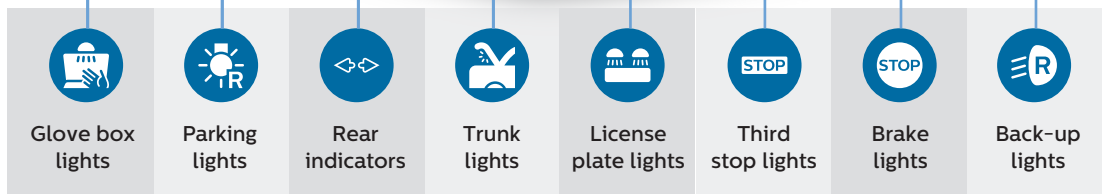

Philips Ultinon LEDs

Brilliant performance in four colors for interior & exterior applications