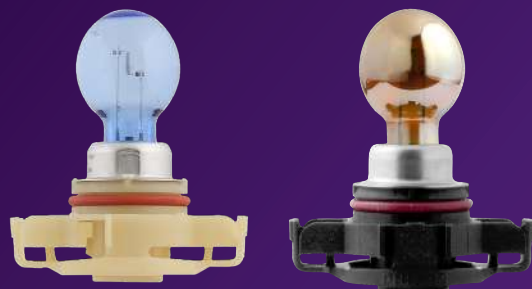

Applications on popular late-model vehicles

- Fog light bulbs on GM full-size trucks and SUVs
- Widely used on Chrysler vehicles, including Jeep fog lamps

Unique OE technology

- Traditional incandescent appearance that employs a proprietary lighting technology
- Extremely compact bulb with accurate coil positioning, to improve durability

Available in:

- Standard
- SilverVision
- Natural Amber
- CrystalVision ultra