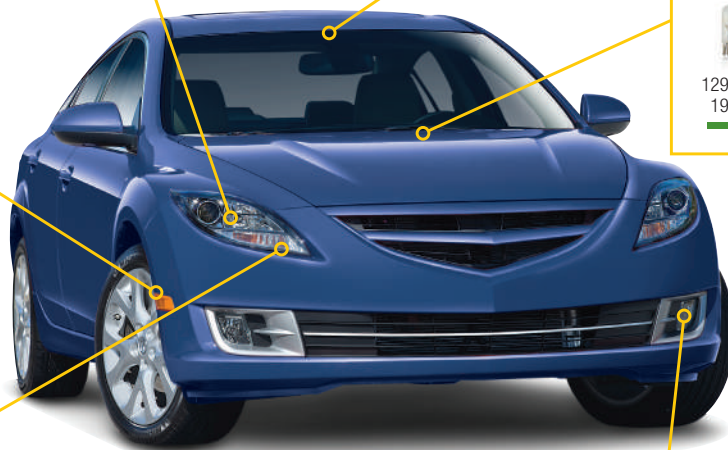

Front indicators

P21WLL	P21WCV	12946NALL
2057LL	2057CV	1157NALL
—	—	2057NALL
3057LL	3057CV	
3157LL	3157CV	

Front fog/driving

12258	12336	12972	12362	9003	9006	12086	12276	12794 LED
H1	H3	H7	H11	HB2	HB4	PS24W	PSX24W	H8, H11, H16
—	—	—	—	—	—	—	—	—