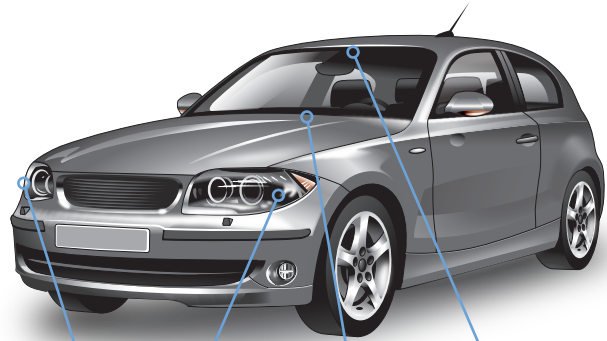

Philips Ultinon LEDs

Brilliant performance in four colors for interior & exterior applications