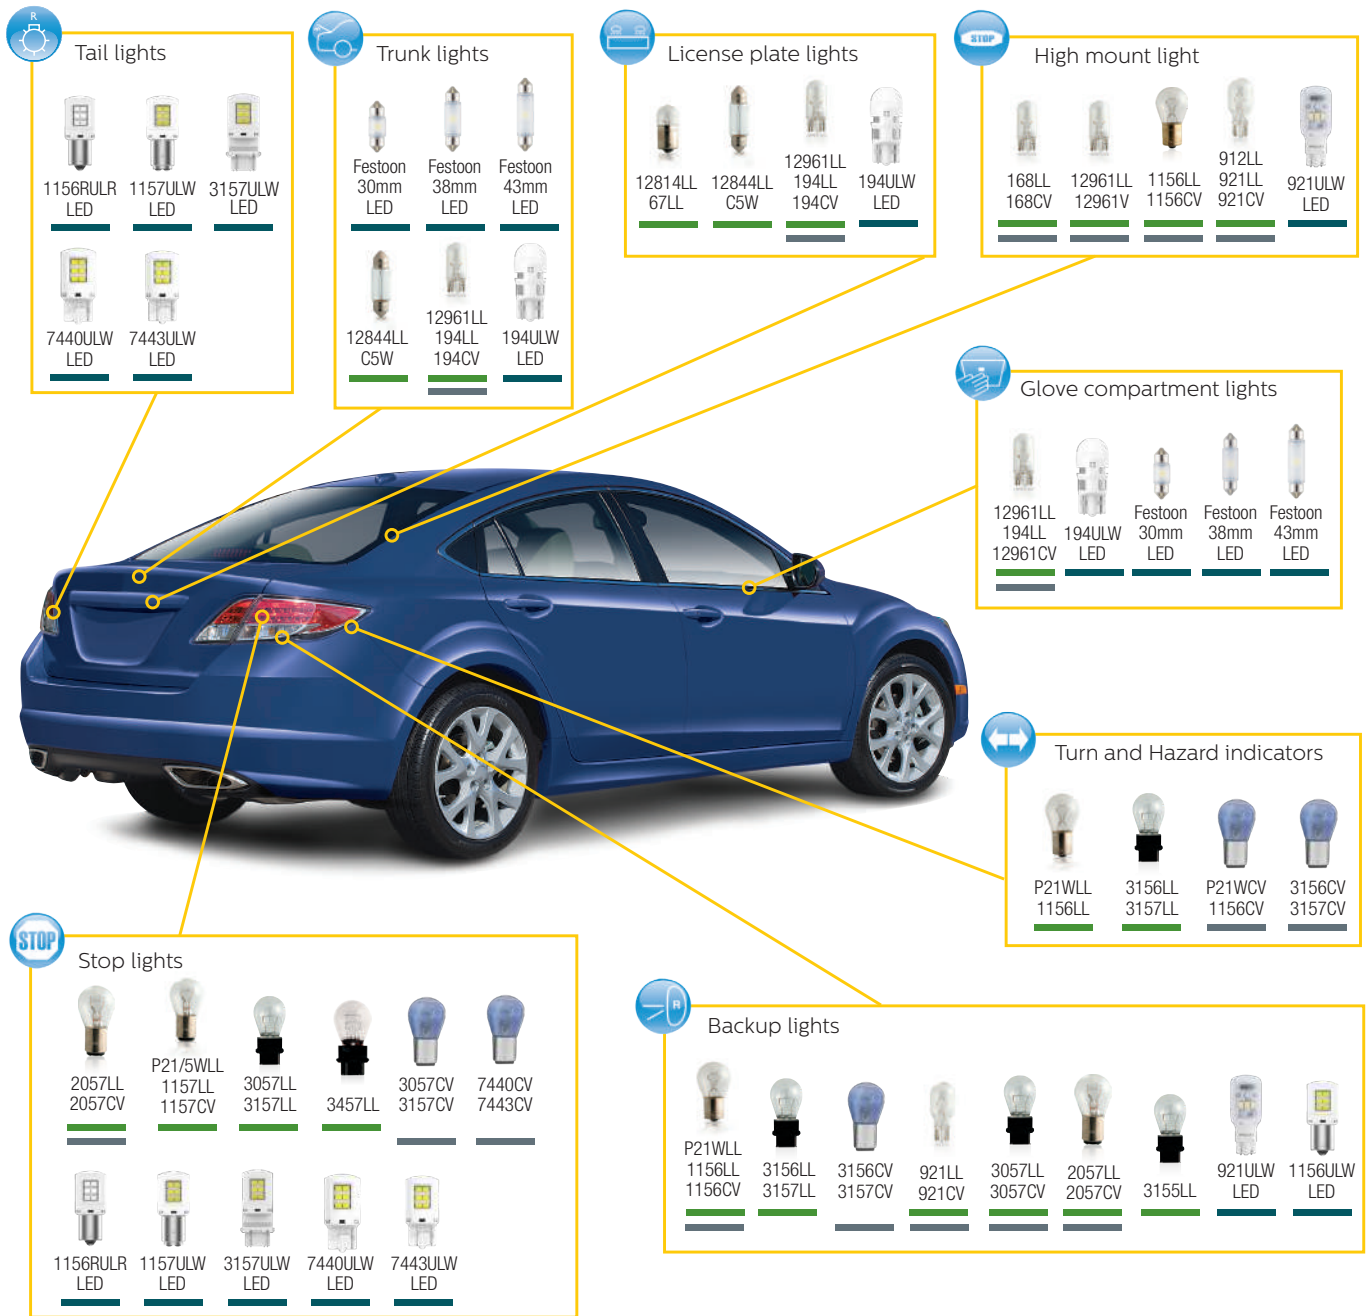

On these two pages, the small color bars below each bulb indicate which ranges that bulb is available in. The color of each small bar corresponds to the color of the text box for the product range in which that bulb is available.